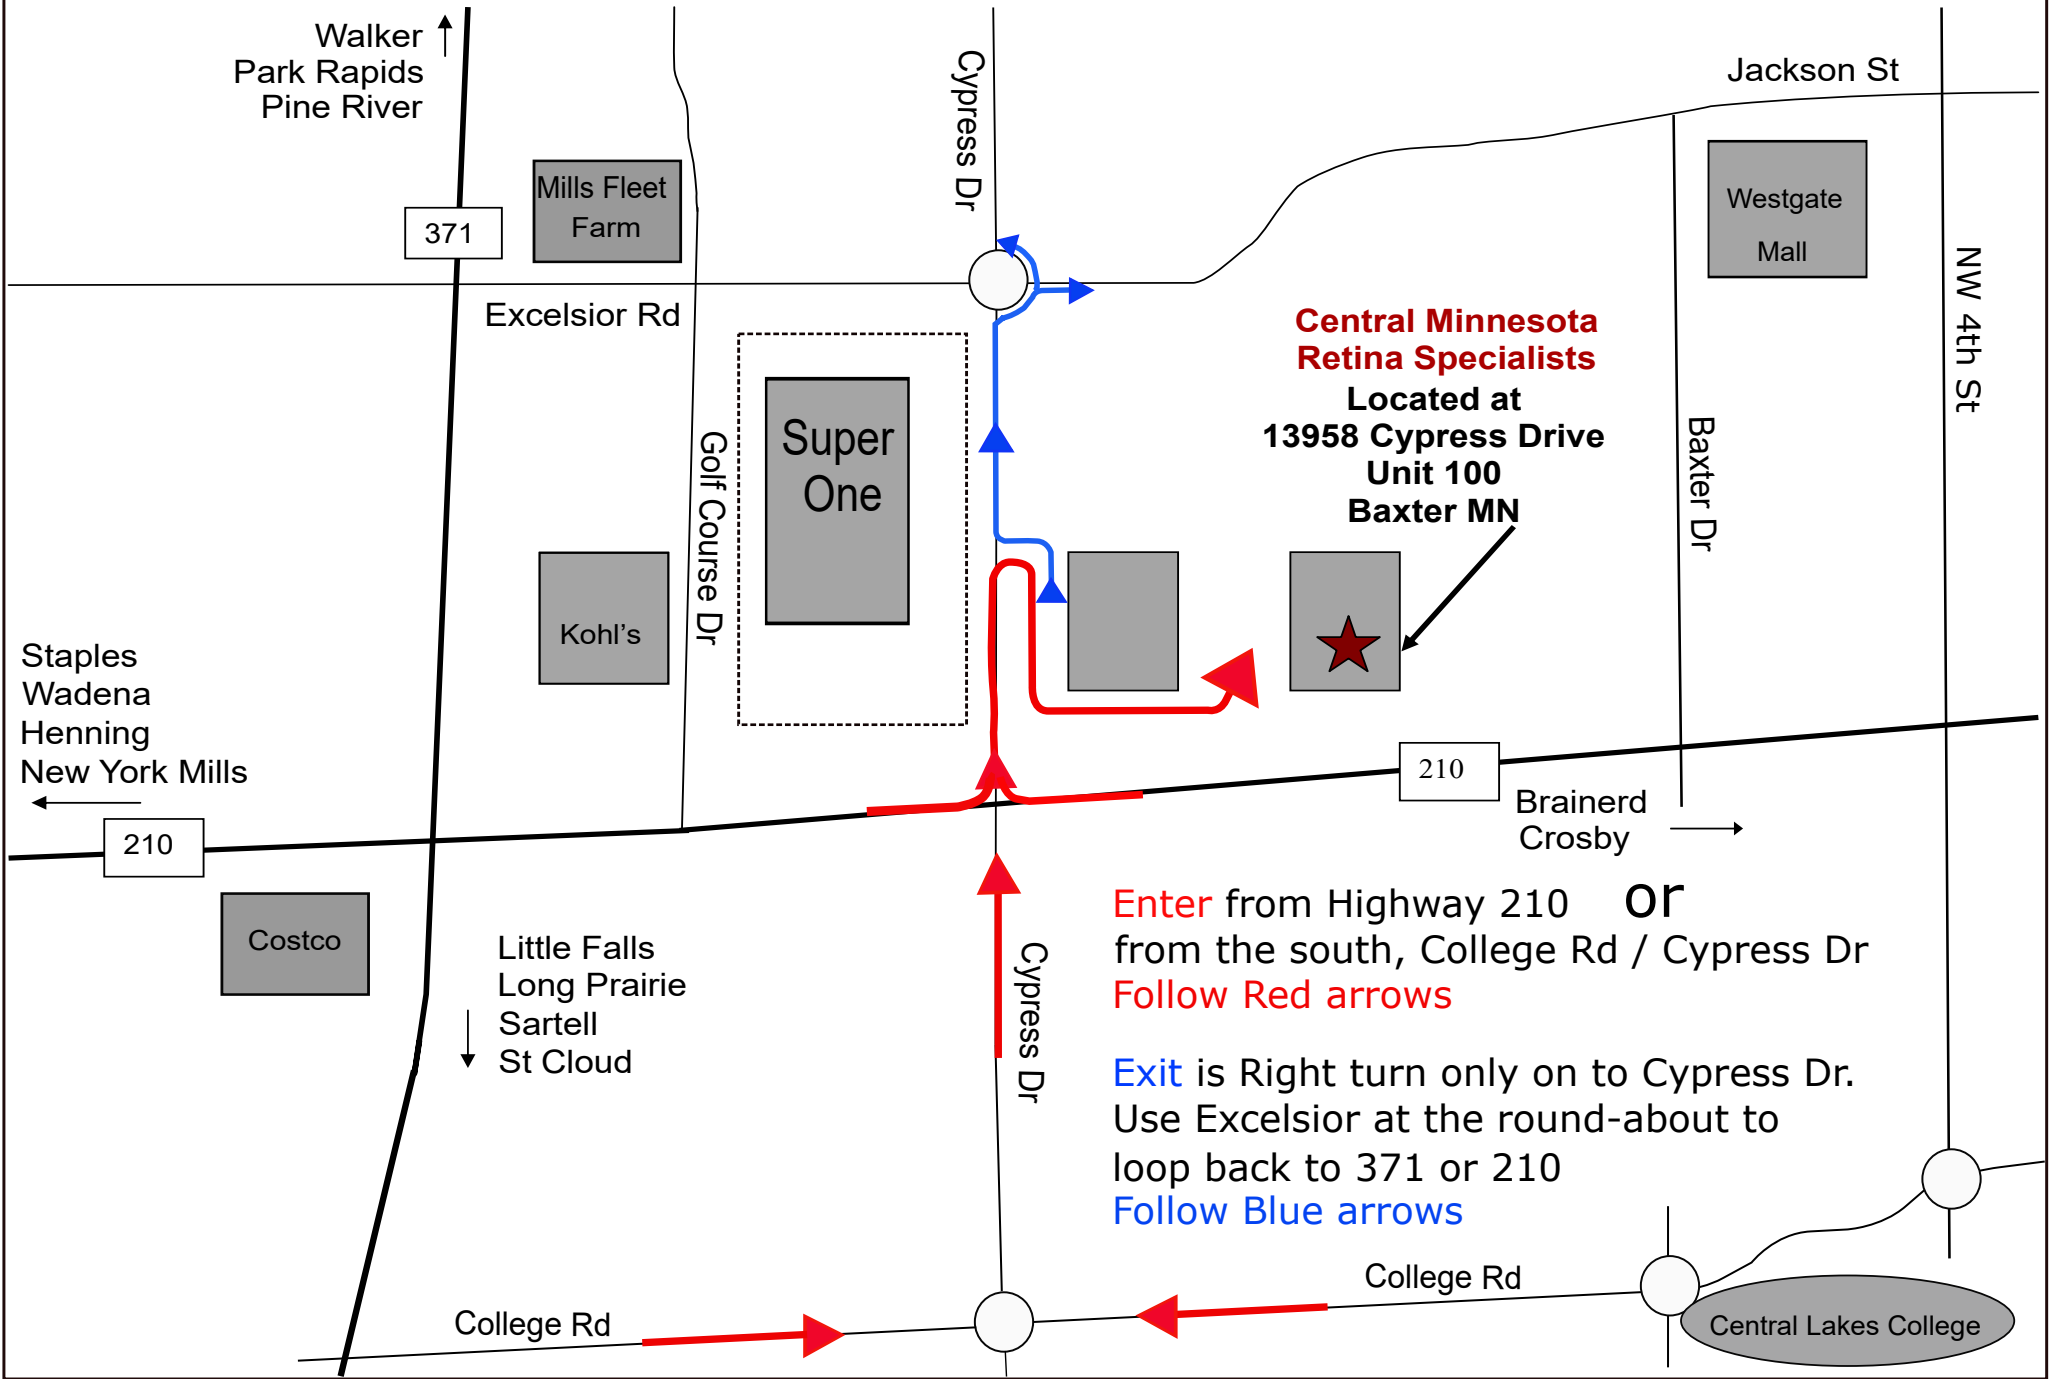

# Getting to Central Minnesota Retina Specialists Baxter / Brainerd

**Central Minnesota Retina Specialists**  
Located at  
13958 Cypress Drive  
Unit 100  
Baxter MN

Enter from Highway 210 or from the south, College Rd / Cypress Dr  
Follow Red arrows

Exit is Right turn only on to Cypress Dr.  
Use Excelsior at the round-about to loop back to 371 or 210  
Follow Blue arrows