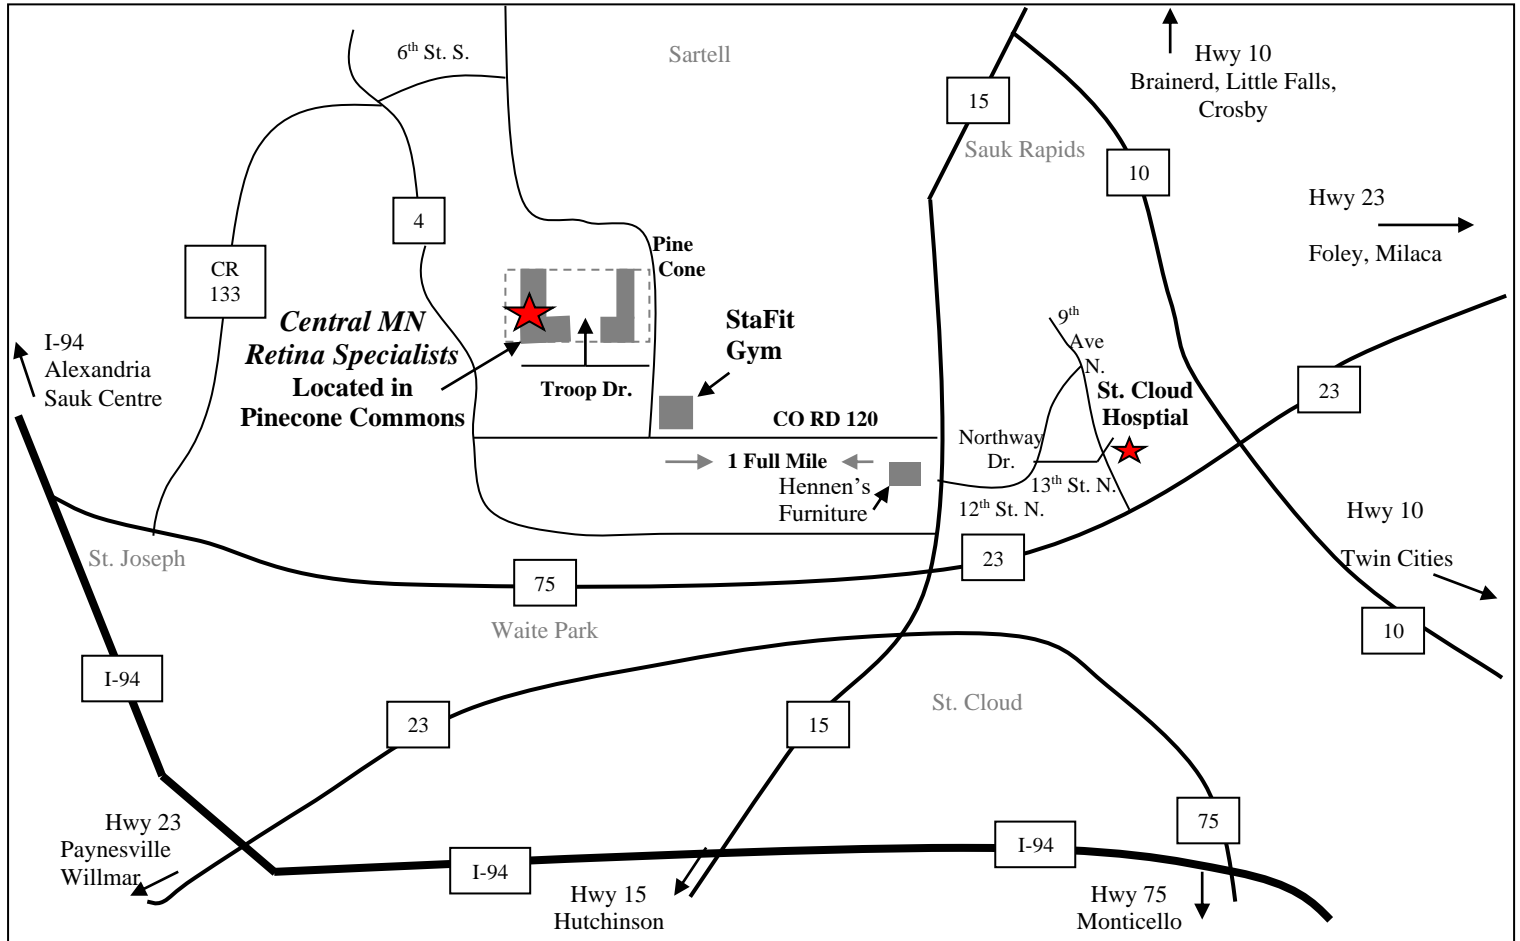

Getting to Central Minnesota Retina Specialists Sartell

Directions from the North

Take Hwy 10 South To Hwy 15 South
Exit ramp to Co Rd 120; Turn right at top of ramp
Look for Hennen's Furniture on the corner.
Go West on CO RD 120 about 1 mile
Take a RIGHT on to Pinecone Road
located near Fitness Evolution.
Take your first LEFT on to Troop Drive,
enter into Pinecone Commons on the RIGHT.

Directions from the West

Take I-94 East to Hwy 75 exit to St. Joseph
Turn LEFT on to Hwy 15 North
Exit ramp to Co Rd 120; Turn left at top of ramp
Look for Hennen's Furniture on the corner.
Go West on CO RD 120 about 1 mile.
Take a RIGHT on to Pinecone Road
located near Fitness Evolution.
Take your first LEFT on to Troop Drive,
enter into Pinecone Commons on the RIGHT.

Directions from the South

Take Hwy 15 going North in St. Cloud
Exit ramp to Co Rd 120; Turn left at top of ramp
Look for Hennen's Furniture on the corner.
Go West on CO RD 120 about 1 mile
Take a RIGHT on to Pinecone Road
located near Fitness Evolution.
Take your first LEFT on to Troop Drive,
enter into Pinecone Commons on the RIGHT.

Directions from the East

Take Hwy 23 West to St. Cloud
Take a RIGHT on to Hwy 15 going North.
Exit ramp to Co Rd 120; Turn left at top of ramp
Look for Hennen's Furniture on the corner.
Go West on CO RD 120 about 1 mile.
Take a RIGHT on to Pinecone Road
located near Fitness Evolution.
Take your first LEFT on to Troop Drive,
enter into Pinecone Commons on the RIGHT.