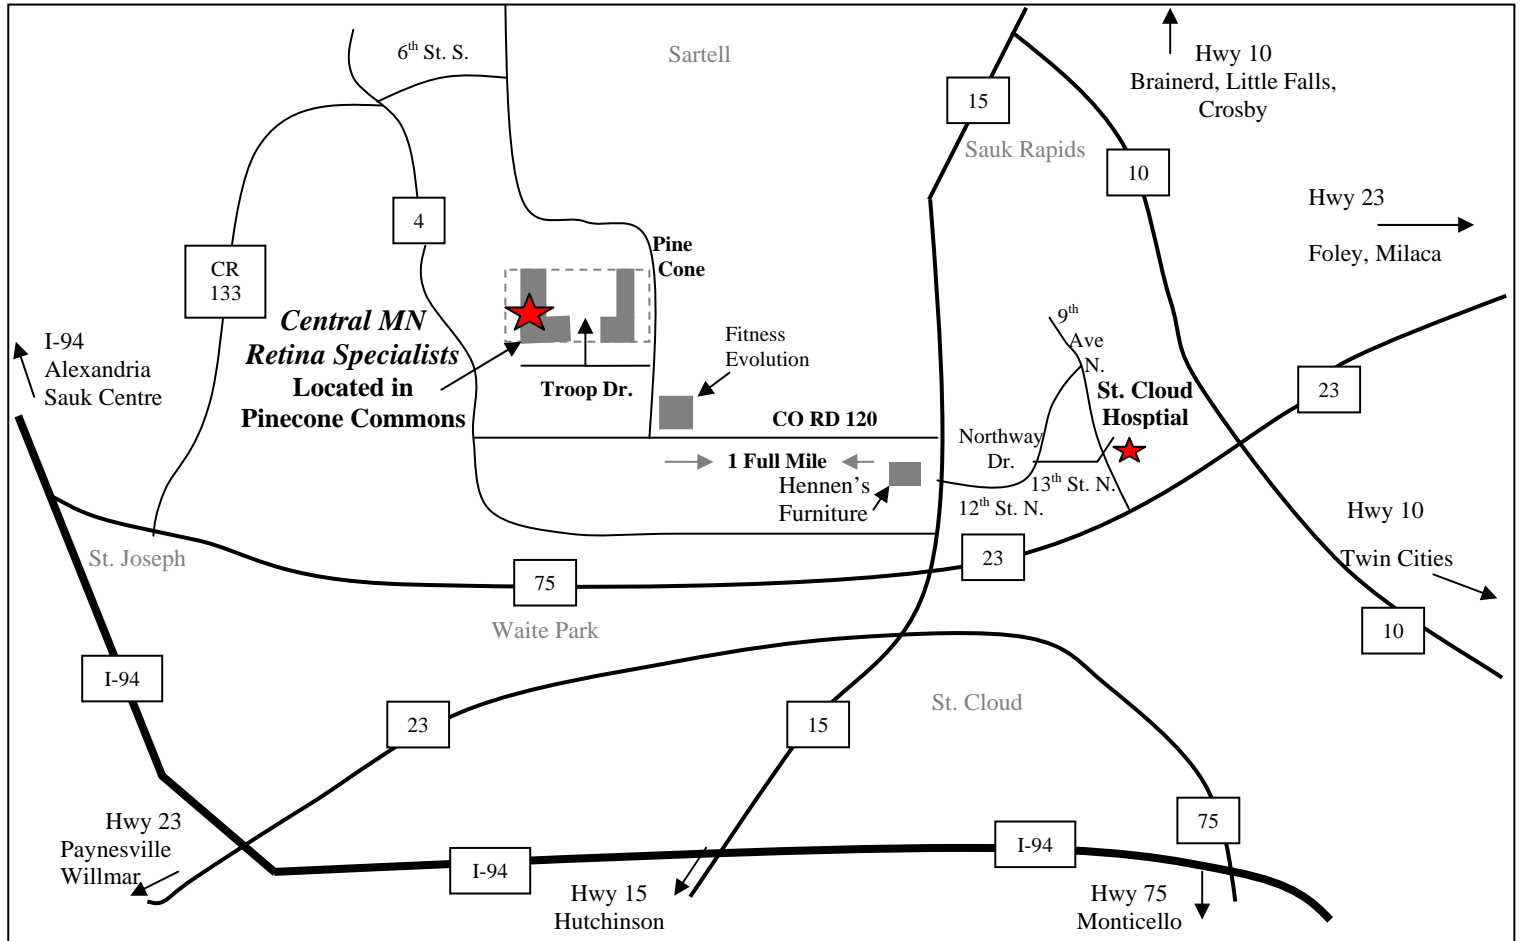

Getting to Central Minnesota Retina Specialists Sartell

Directions from the North

Take Hwy 10 South To Hwy 15 South
Exit ramp to Co Rd 120; Turn right at top of ramp
Look for Hennen's Furniture on the corner.
Go West on CO RD 120 about 1 mile
Take a RIGHT on to Pinecone Road
located near Fitness Evolution.
Take your first LEFT on to Troop Drive,
enter into Pinecone Commons on the RIGHT.

Directions from the West

Take I-94 East to Hwy 75 exit to St. Joseph
Turn LEFT on to Hwy 15 North
Exit ramp to Co Rd 120; Turn left at top of ramp
Look for Hennen's Furniture on the corner.
Go West on CO RD 120 about 1 mile.
Take a RIGHT on to Pinecone Road
located near Fitness Evolution.
Take your first LEFT on to Troop Drive,
enter into Pinecone Commons on the RIGHT.

Directions from the South

Take Hwy 15 going North in St. Cloud
Exit ramp to Co Rd 120; Turn left at top of ramp
Look for Hennen's Furniture on the corner.
Go West on CO RD 120 about 1 mile
Take a RIGHT on to Pinecone Road
located near Fitness Evolution.
Take your first LEFT on to Troop Drive,
enter into Pinecone Commons on the RIGHT.

Directions from the East

Take Hwy 23 West to St. Cloud
Take a RIGHT on to Hwy 15 going North.
Exit ramp to Co Rd 120; Turn left at top of ramp
Look for Hennen's Furniture on the corner.
Go West on CO RD 120 about 1 mile.
Take a RIGHT on to Pinecone Road
located near Fitness Evolution.
Take your first LEFT on to Troop Drive,
enter into Pinecone Commons on the RIGHT.